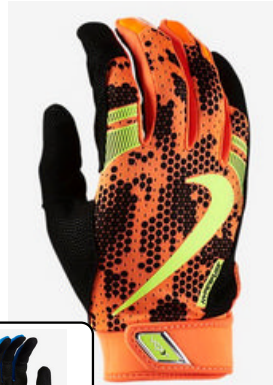

Add to Cart

Sale **\$119.97**

NIKE MVP SELECT 12.5

Availability
Full Right / Regular
Black / Metallic

Regular
\$230.00

Add to Cart

Sale **\$199.99**

NIKE MVP ELITE

Availability
S / M / L / XL
Black / Wolf Grey

Regular
\$40.00

Add to Cart

Sale **\$36.10**

NIKE MVP ELITE PRO 2.0

Availability
S / M / L / XL / 2XL
Anthracite / Wolf

Regular
\$60.00

[Add to Cart](#)
Sale **\$54.60**

NIKE VAPOR ELITE PRO 3.0

Availability
S / M / L / XL / 2XL
Total Orange /

Regular
\$50.00

[Add to Cart](#)
Sale **\$44.95**

NIKE MVP ELITE

Availability
S / M / L / XL
White / University

Regular
\$40.00

[Add to Cart](#)
Sale **\$36.10**